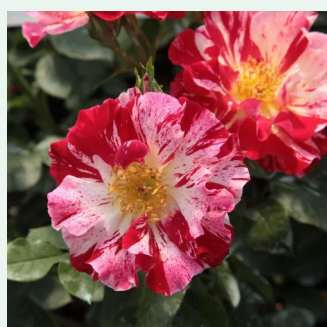

Rosa Fourth of July™

rosu alb - Trandafiri climber
100-400 cm
trandafir cu parfum discret - -
Tom Carruth